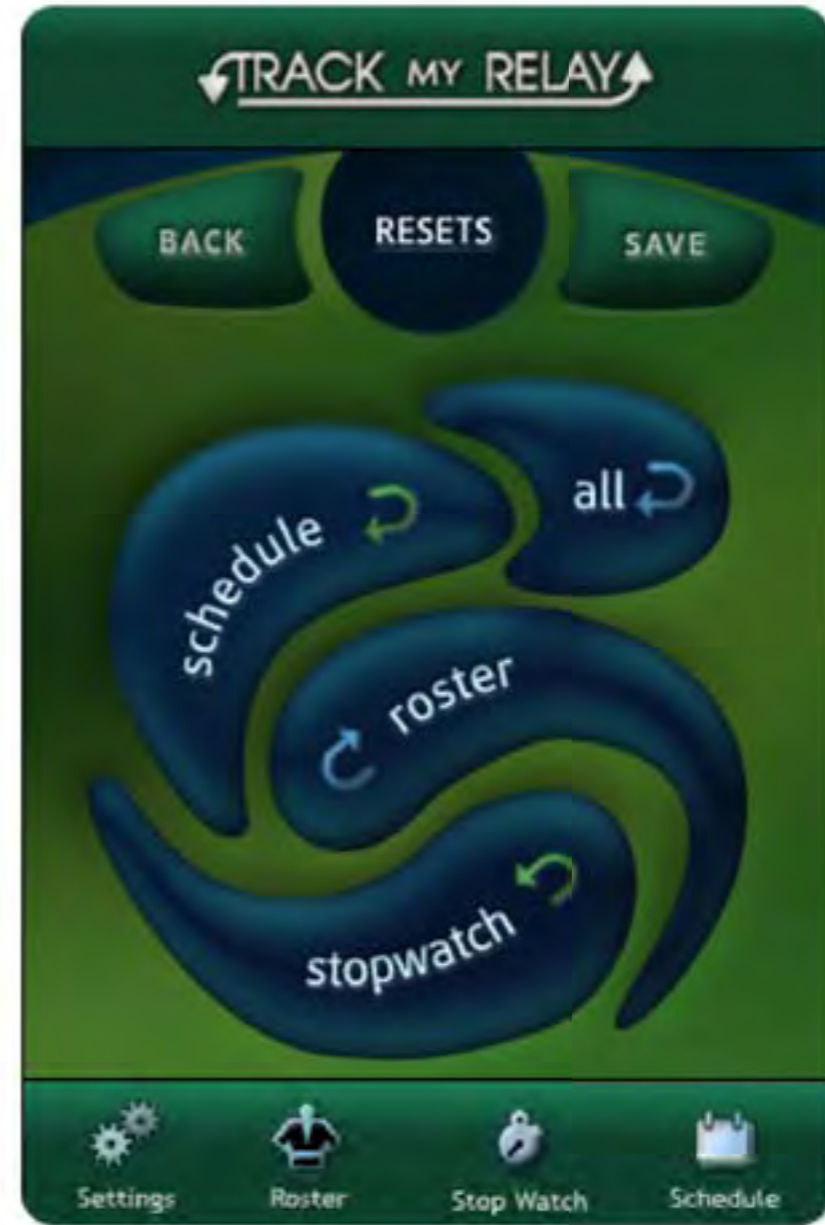

# Track my Relay Iphone GUI

Defined user interaction - easy, updateable, clean, clear.  
User driven, fun and resonant.