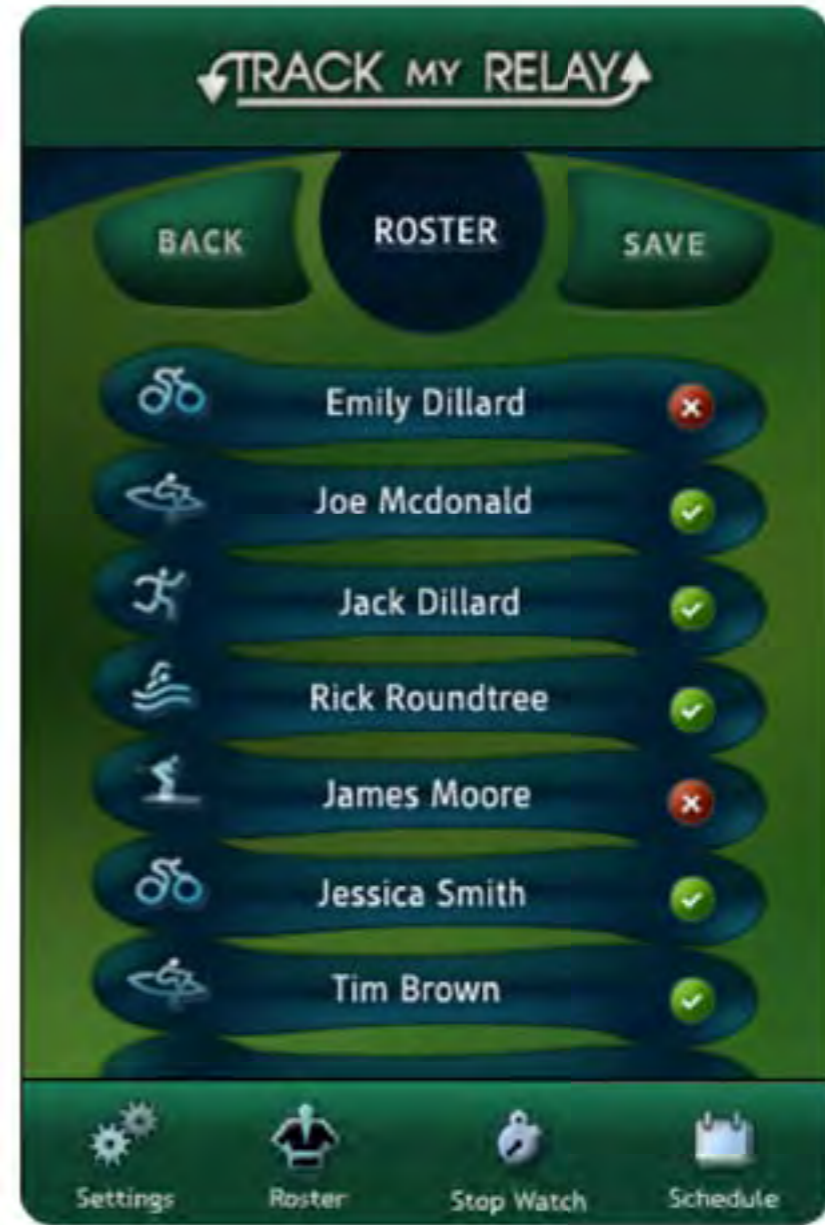

# Track my Relay Iphone GUI

Defined user interaction - easy, updateable, clean, clear.  
User driven, fun and resonant.