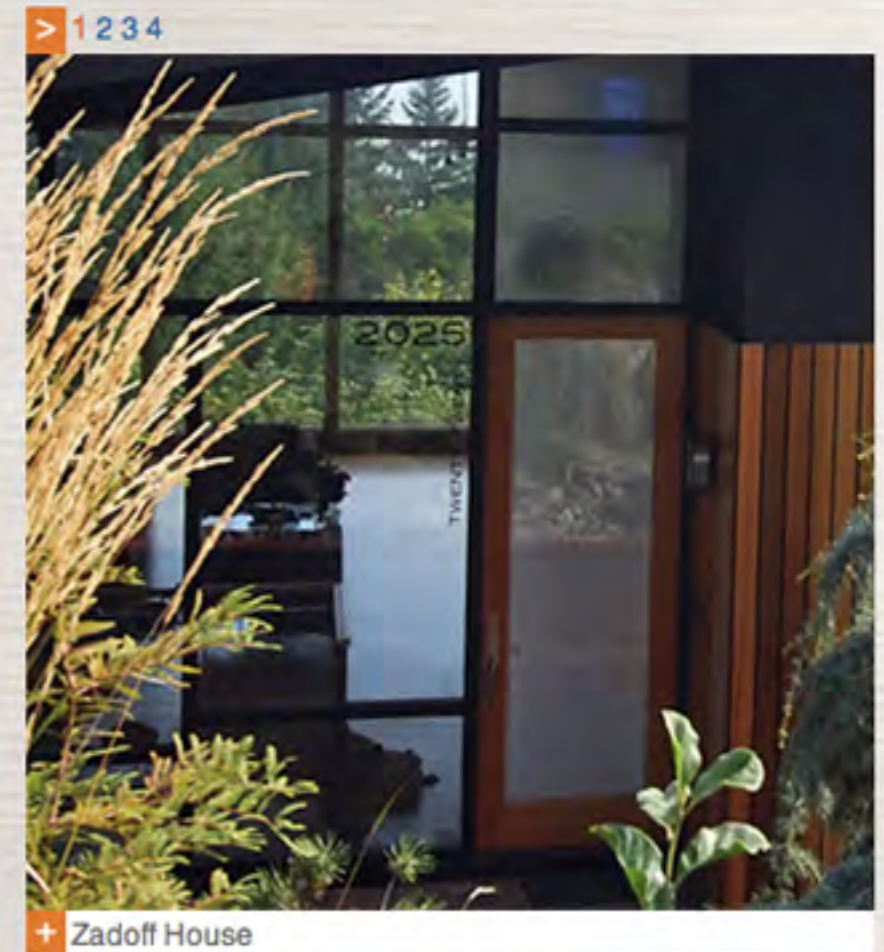

## Zadoff House residential remodel

A modernist gem, strategically located on an outcropping in the West Hills, the Zadoff House was completely redone in designer Taka Nakagawa's characteristic Japanese-modern style. Extensive use of contrasting light and dark color palettes, mixed with healthy doses of clear fir and cedar woods, gives the home a wonderful, contemporary feel without sacrificing warmth and character. The living room features a unique fireplace with a poured concrete hearth, exquisite tile work, and a built-in pizza oven. A once-dark hallway has been opened up with a series of skylights, creating a sunlit corridor with natural lighting that changes throughout the day.