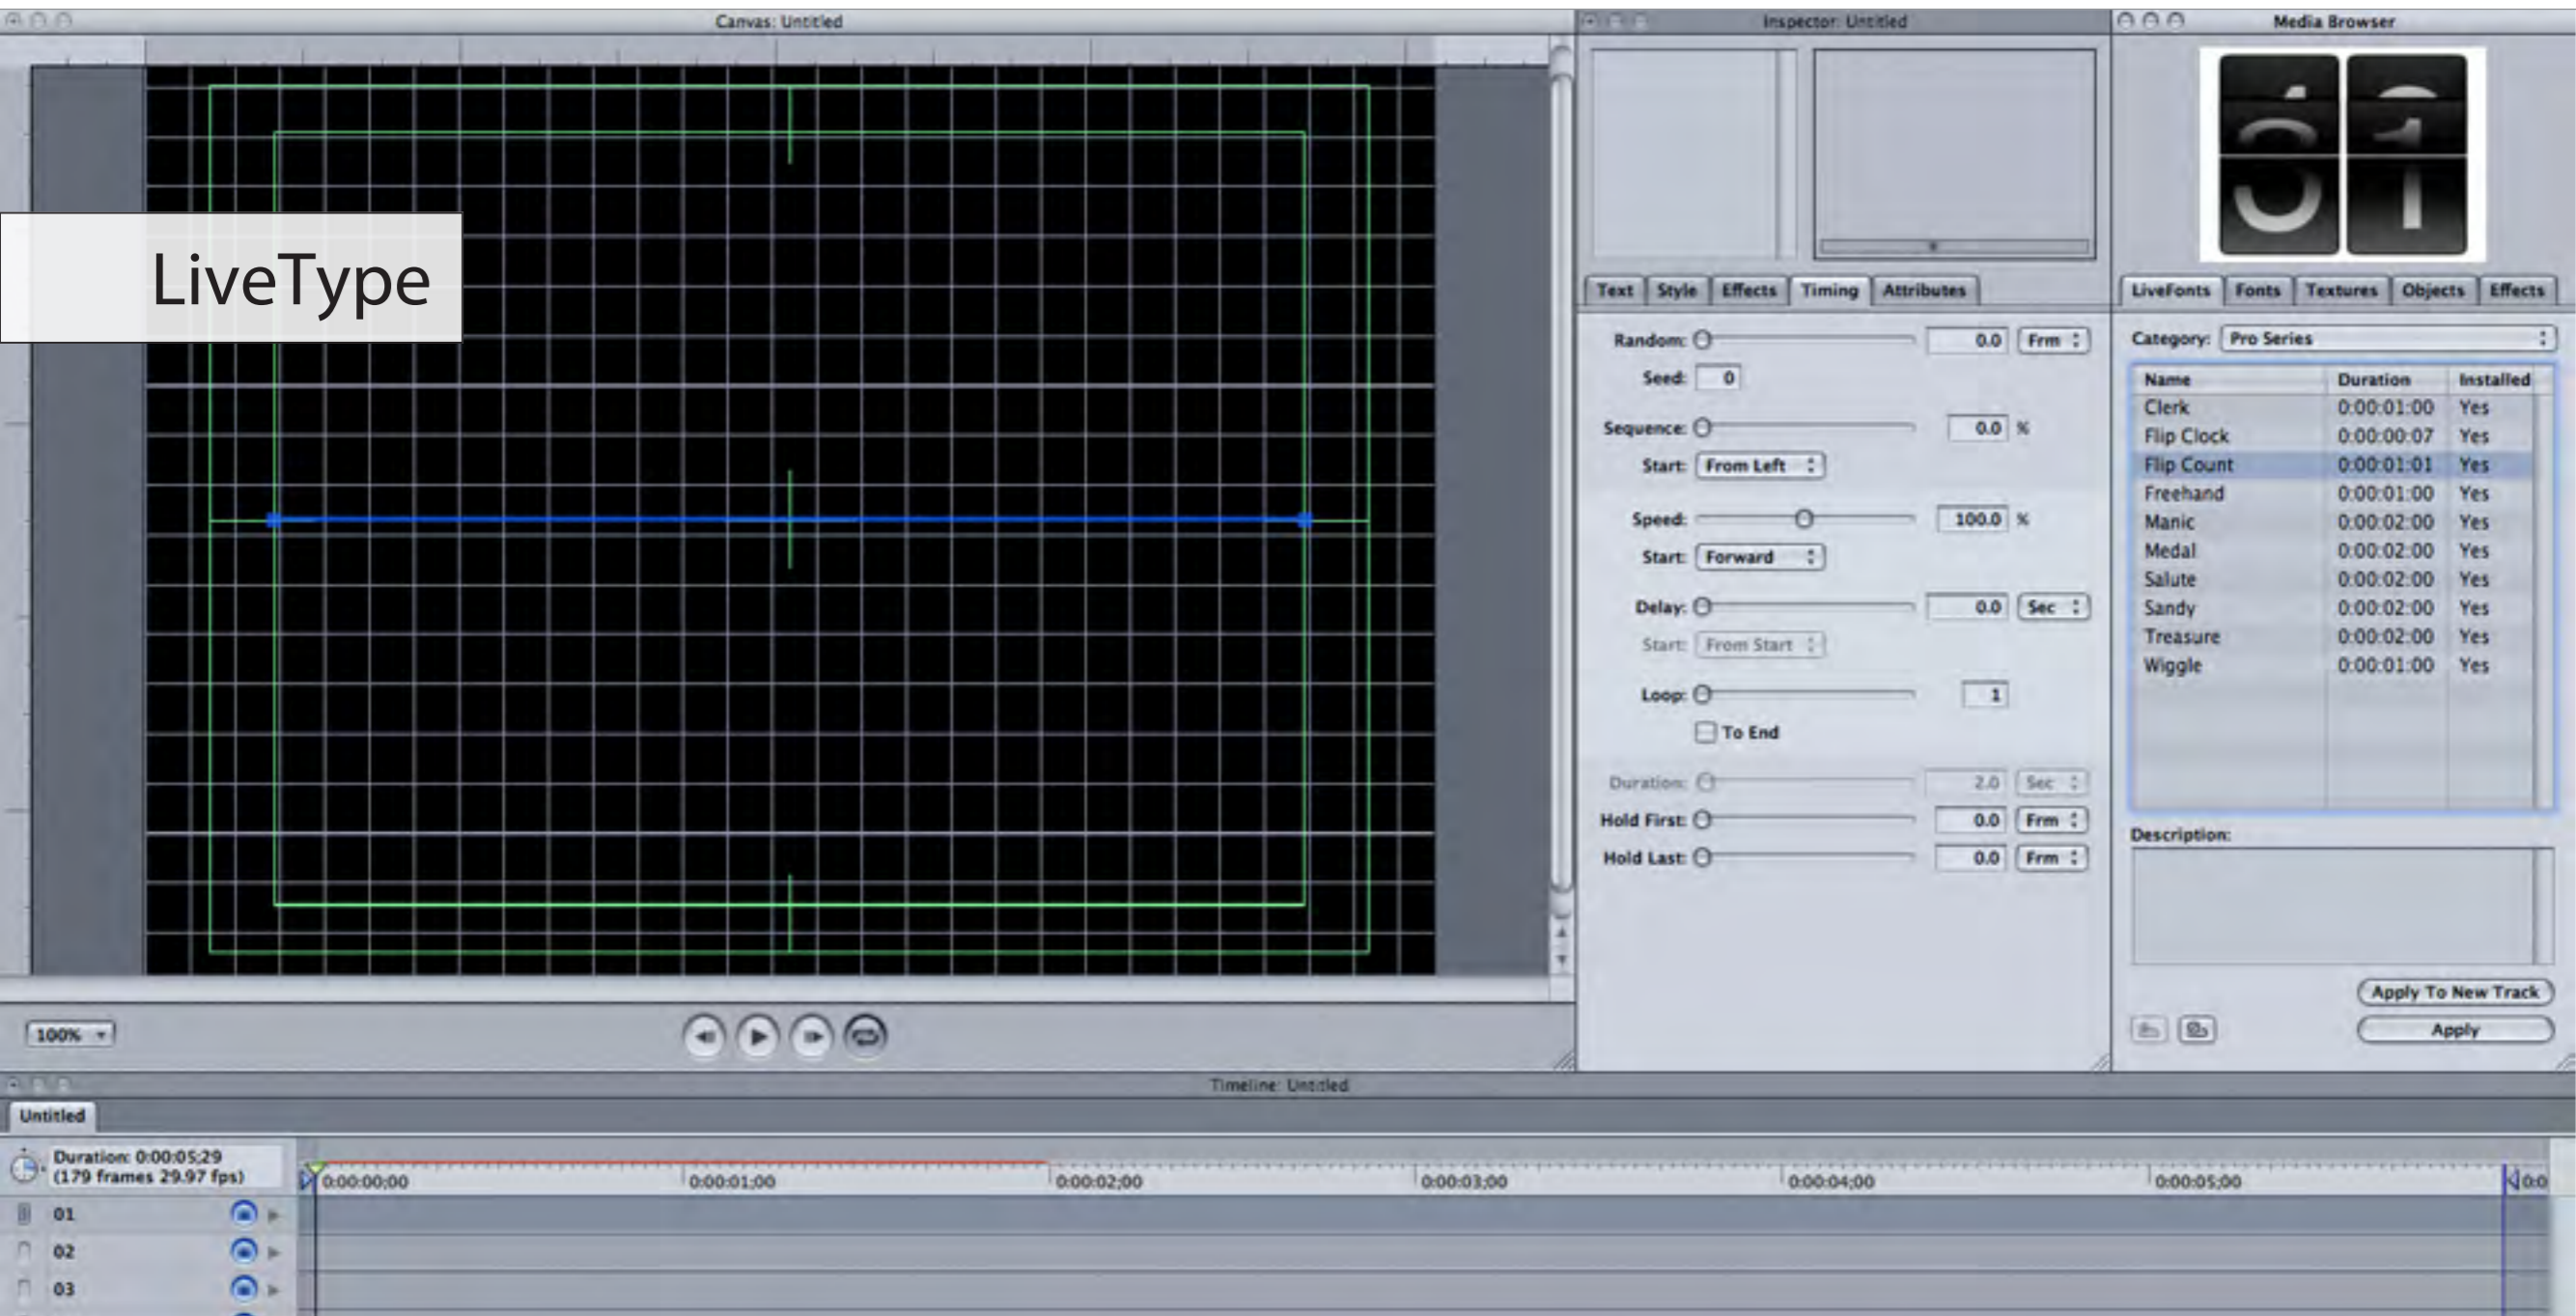

Apple, Inc. Application Software

LiveType

Defined and validated GUI models and strategies.
Defined typography templates and character control.